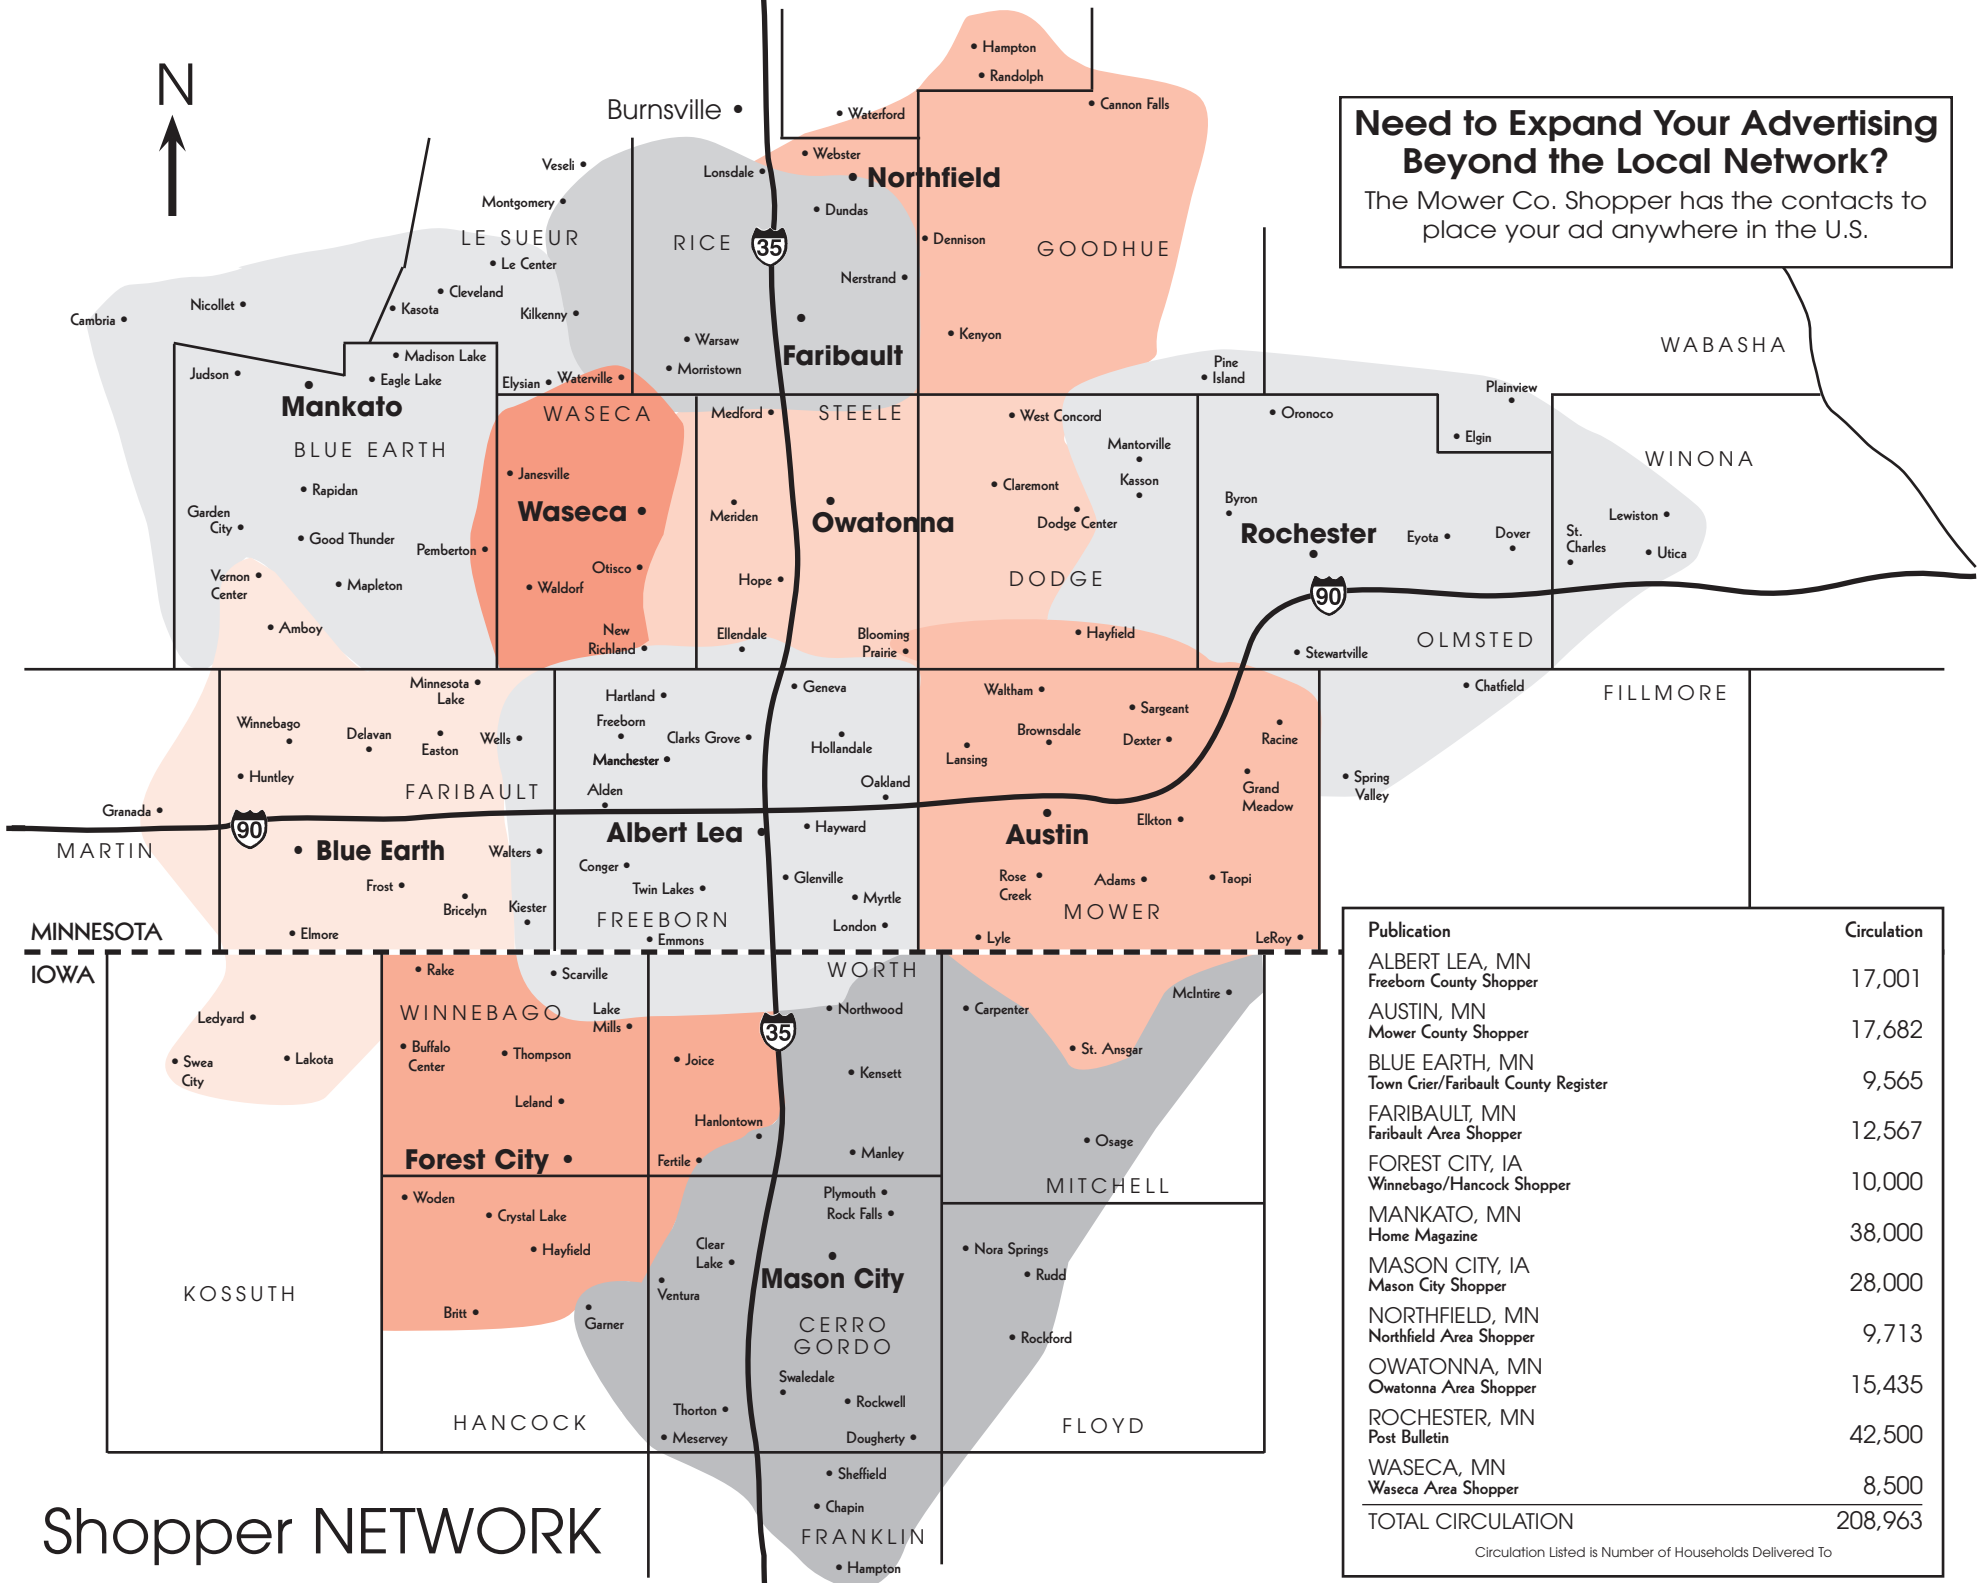

**Need to Expand Your Advertising  
Beyond the Local Network?**  
The Mower Co. Shopper has the contacts to  
place your ad anywhere in the U.S.

Publication	Circulation
ALBERT LEA, MN Freeborn County Shopper	17,001
AUSTIN, MN Mower County Shopper	17,682
BLUE EARTH, MN Town Crier/Faribault County Register	9,565
FARIBAULT, MN Faribault Area Shopper	12,567
FOREST CITY, IA Winnebago/Hancock Shopper	10,000
MANKATO, MN Home Magazine	38,000
MASON CITY, IA Mason City Shopper	28,000
NORTHFIELD, MN Northfield Area Shopper	9,713
OWATONNA, MN Owatonna Area Shopper	15,435
ROCHESTER, MN Post Bulletin	42,500
WASECA, MN Waseca Area Shopper	8,500
<b>TOTAL CIRCULATION</b>	<b>208,963</b>

Circulation Listed is Number of Households Delivered To

**Shopper NETWORK**